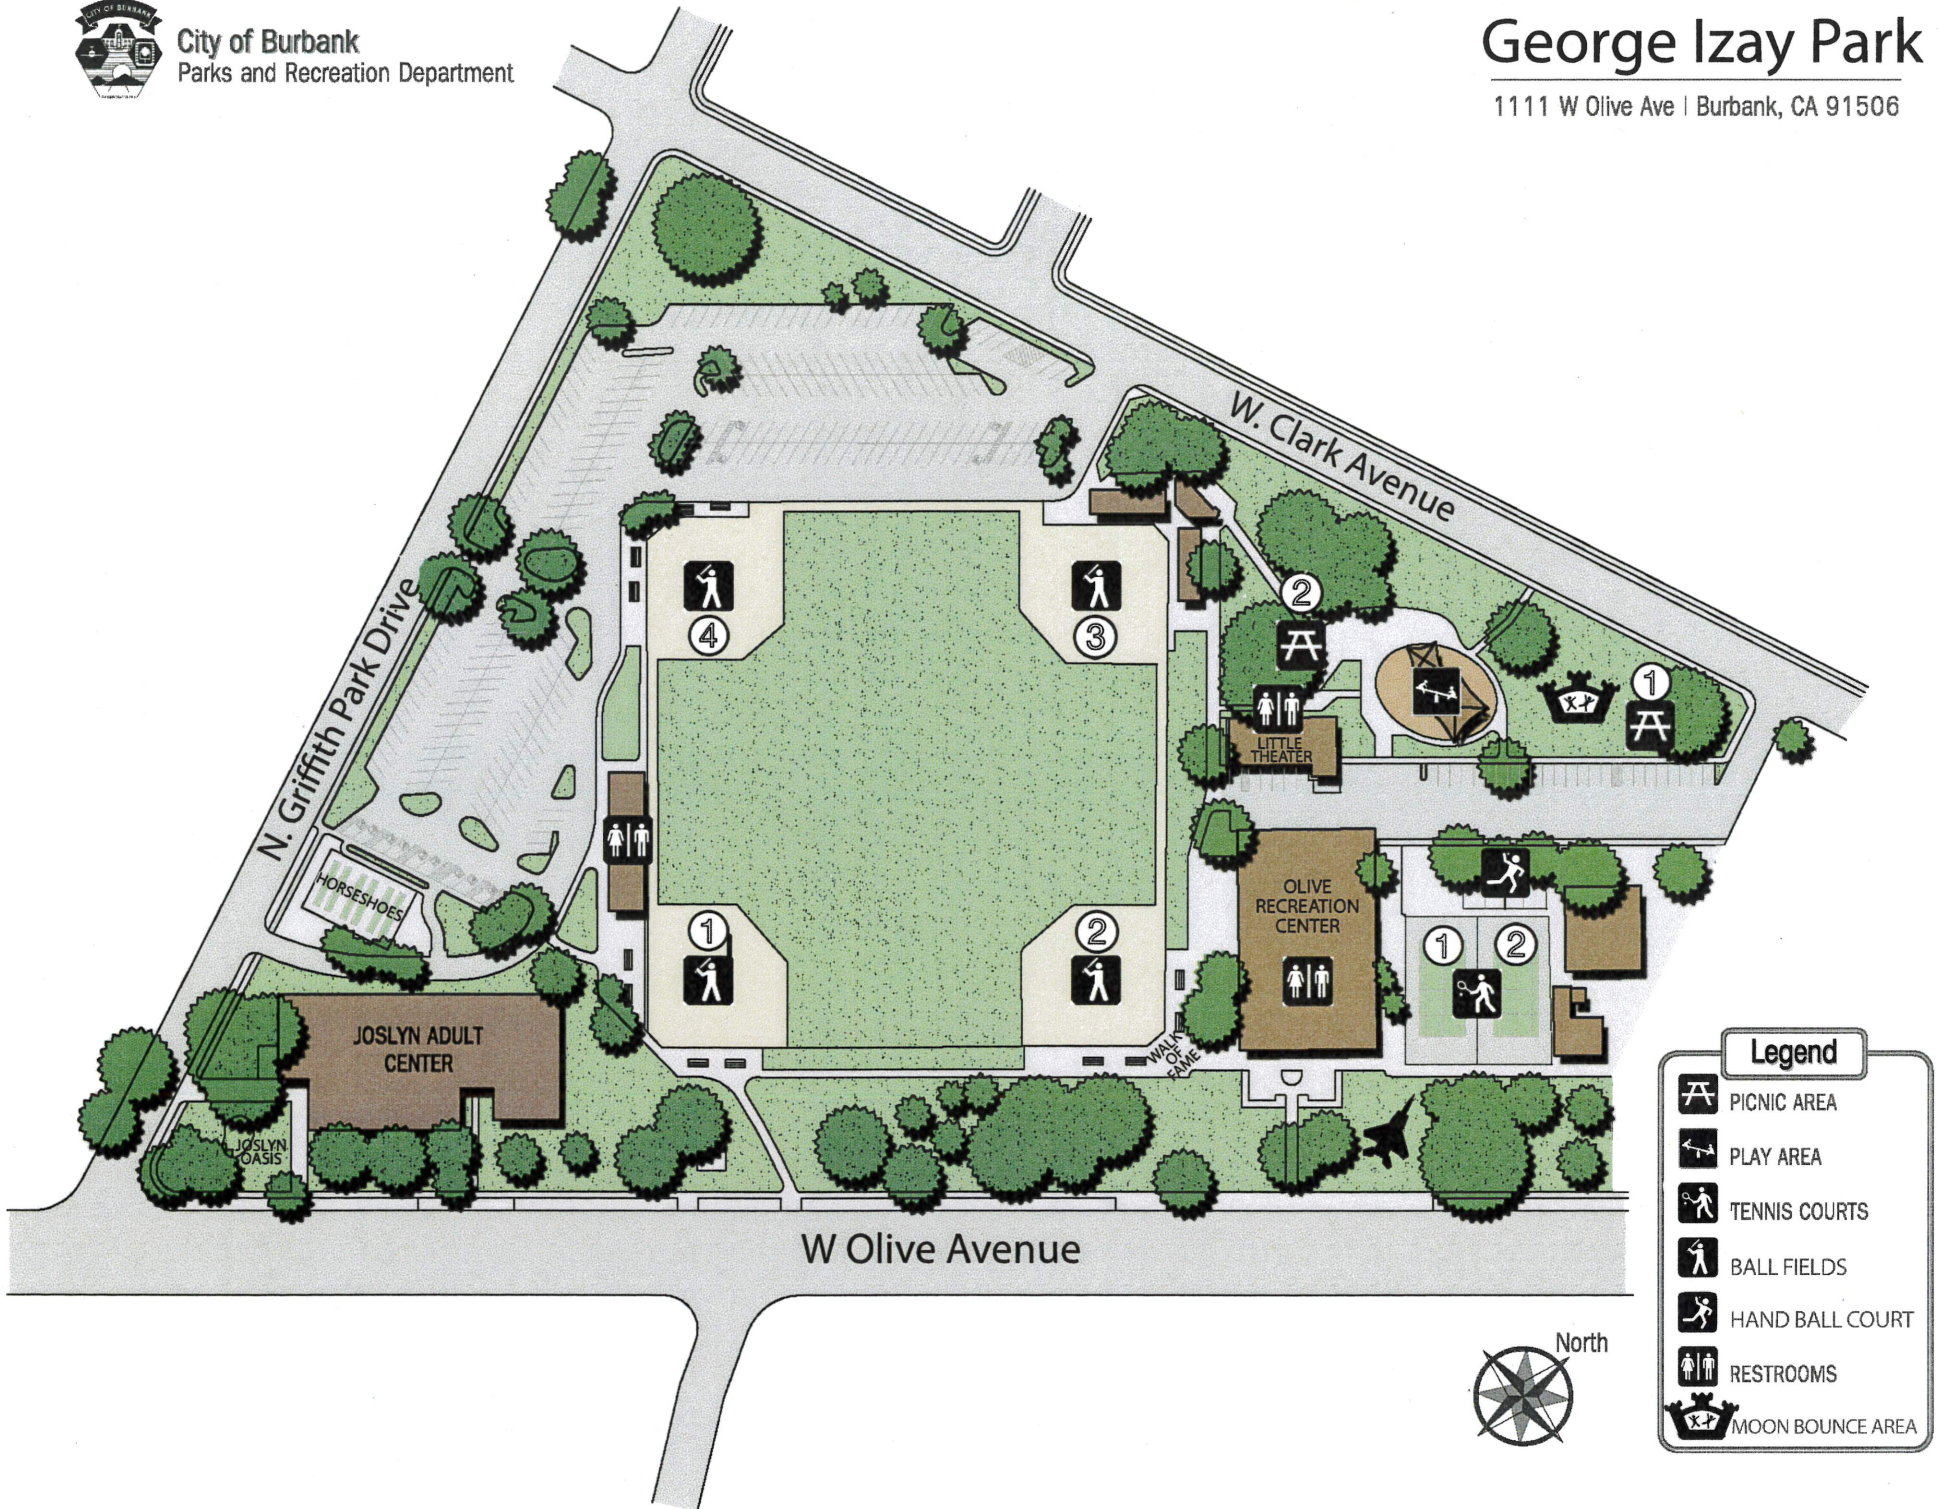

George Izay Park

1111 W Olive Ave | Burbank, CA 91506

Legend

-  PICNIC AREA
-  PLAY AREA
-  TENNIS COURTS
-  BALL FIELDS
-  HAND BALL COURT
-  RESTROOMS
-  MOON BOUNCE AREA