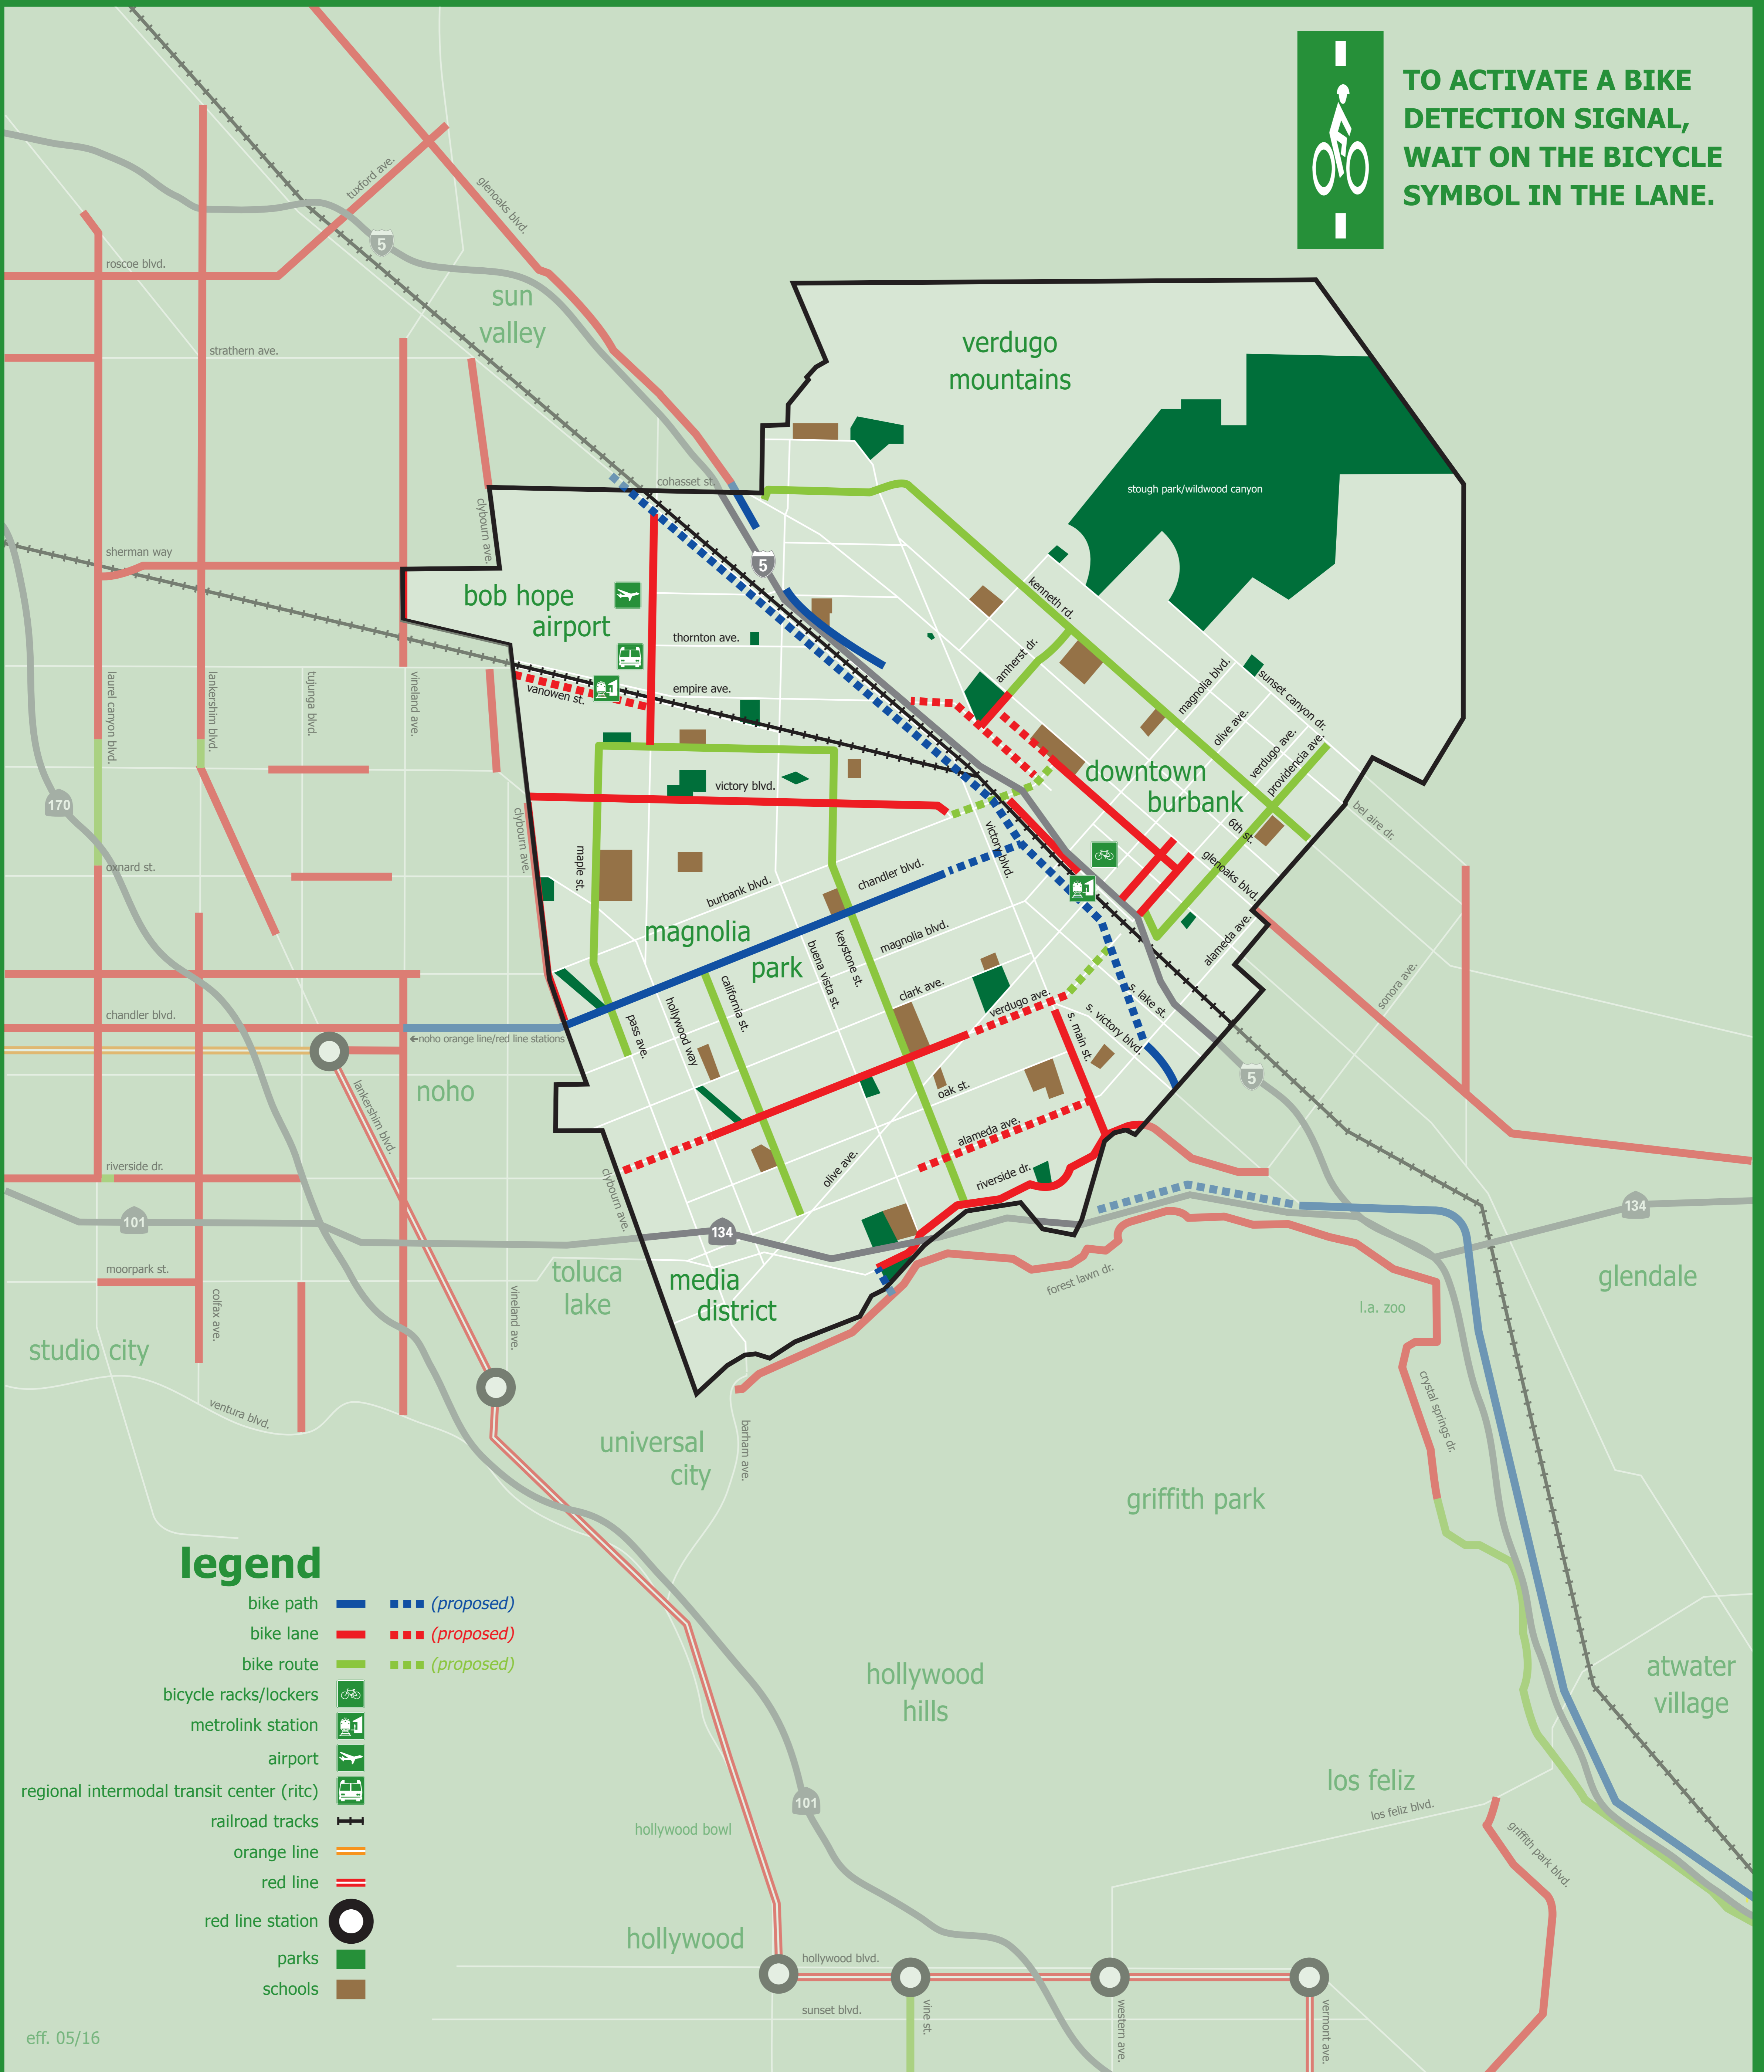

burbankbike

TO ACTIVATE A BIKE
DETECTION SIGNAL,
WAIT ON THE BICYCLE
SYMBOL IN THE LANE.

Legend

- bike path ——— (proposed)
- bike lane ——— (proposed)
- bike route ——— (proposed)
- bicycle racks/lockers
- metrolink station
- airport
- regional intermodal transit center (ritc)
- railroad tracks
- orange line
- red line
- red line station
- parks
- schools

eff. 05/16

bikemap

A map of Burbank and adjacent community bicycle routes.