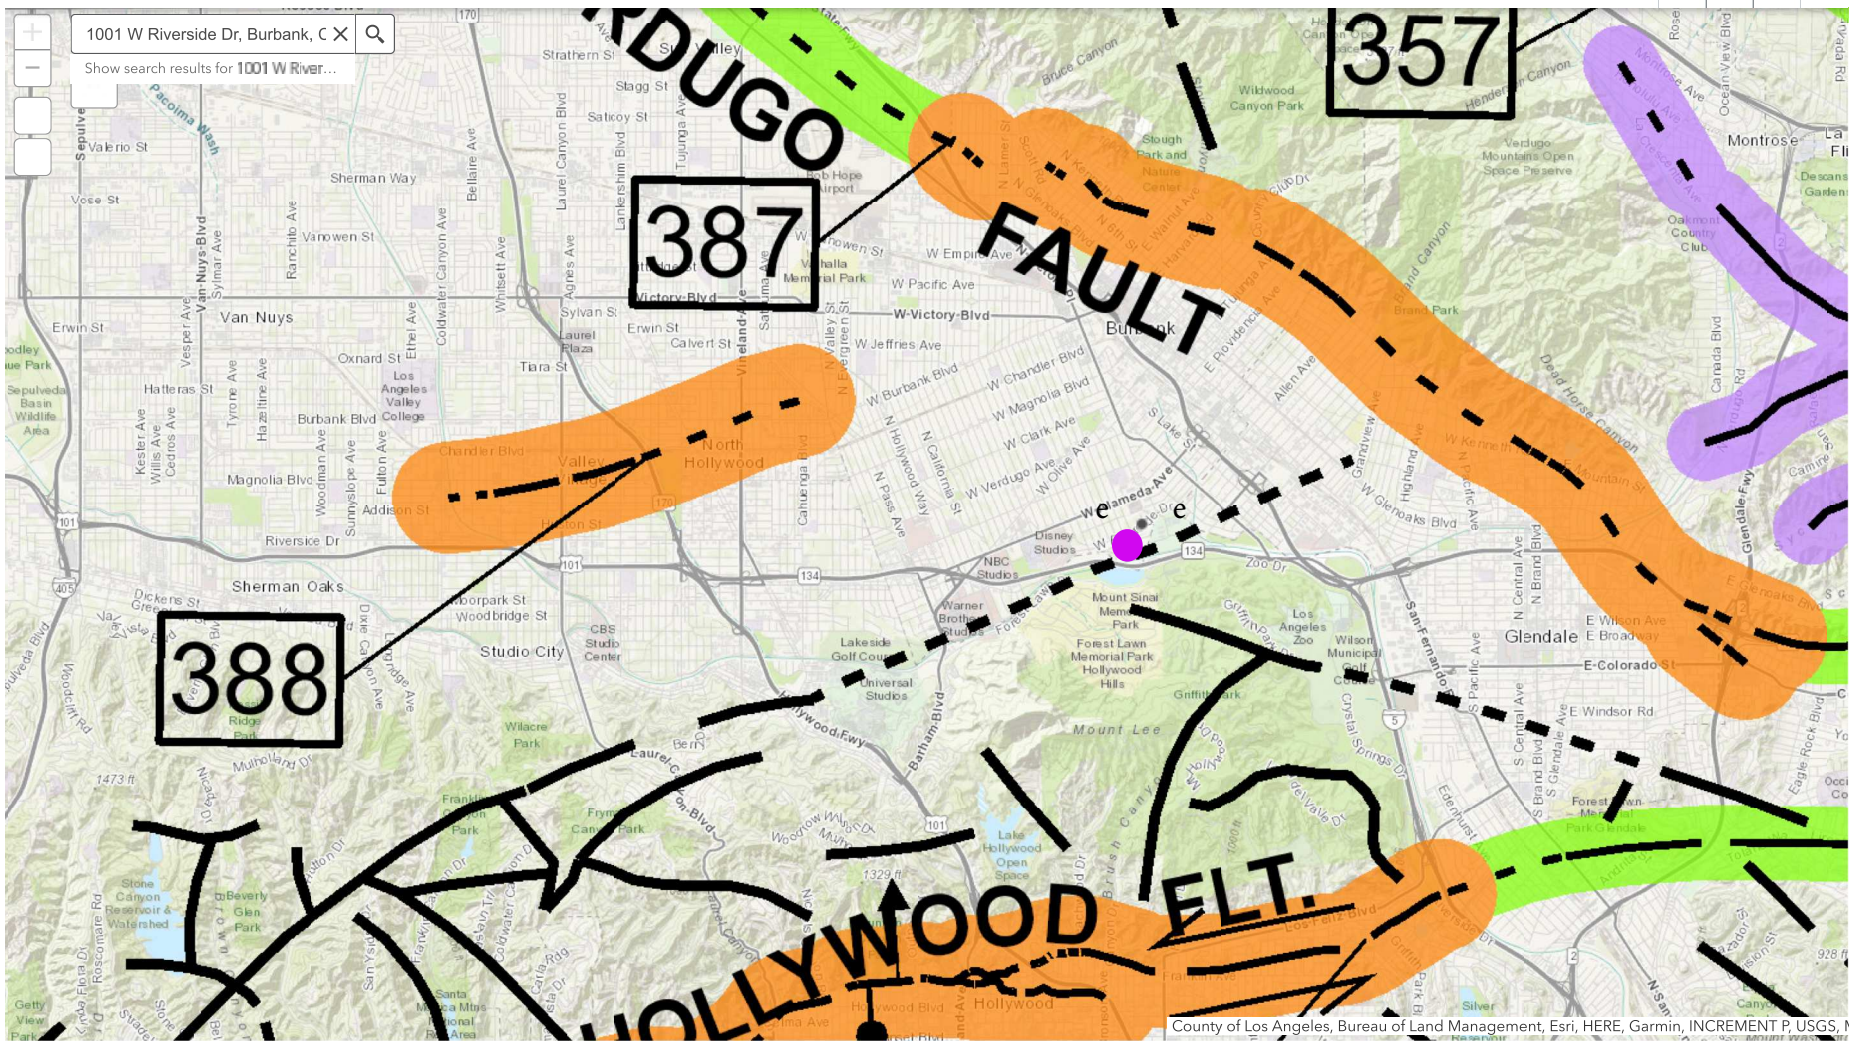

# Fault Activity Map of California

California Geological Survey

1mi  
-118.338 34.219 Degrees  
<https://maps.conservation.ca.gov/cgs/fam/app/>