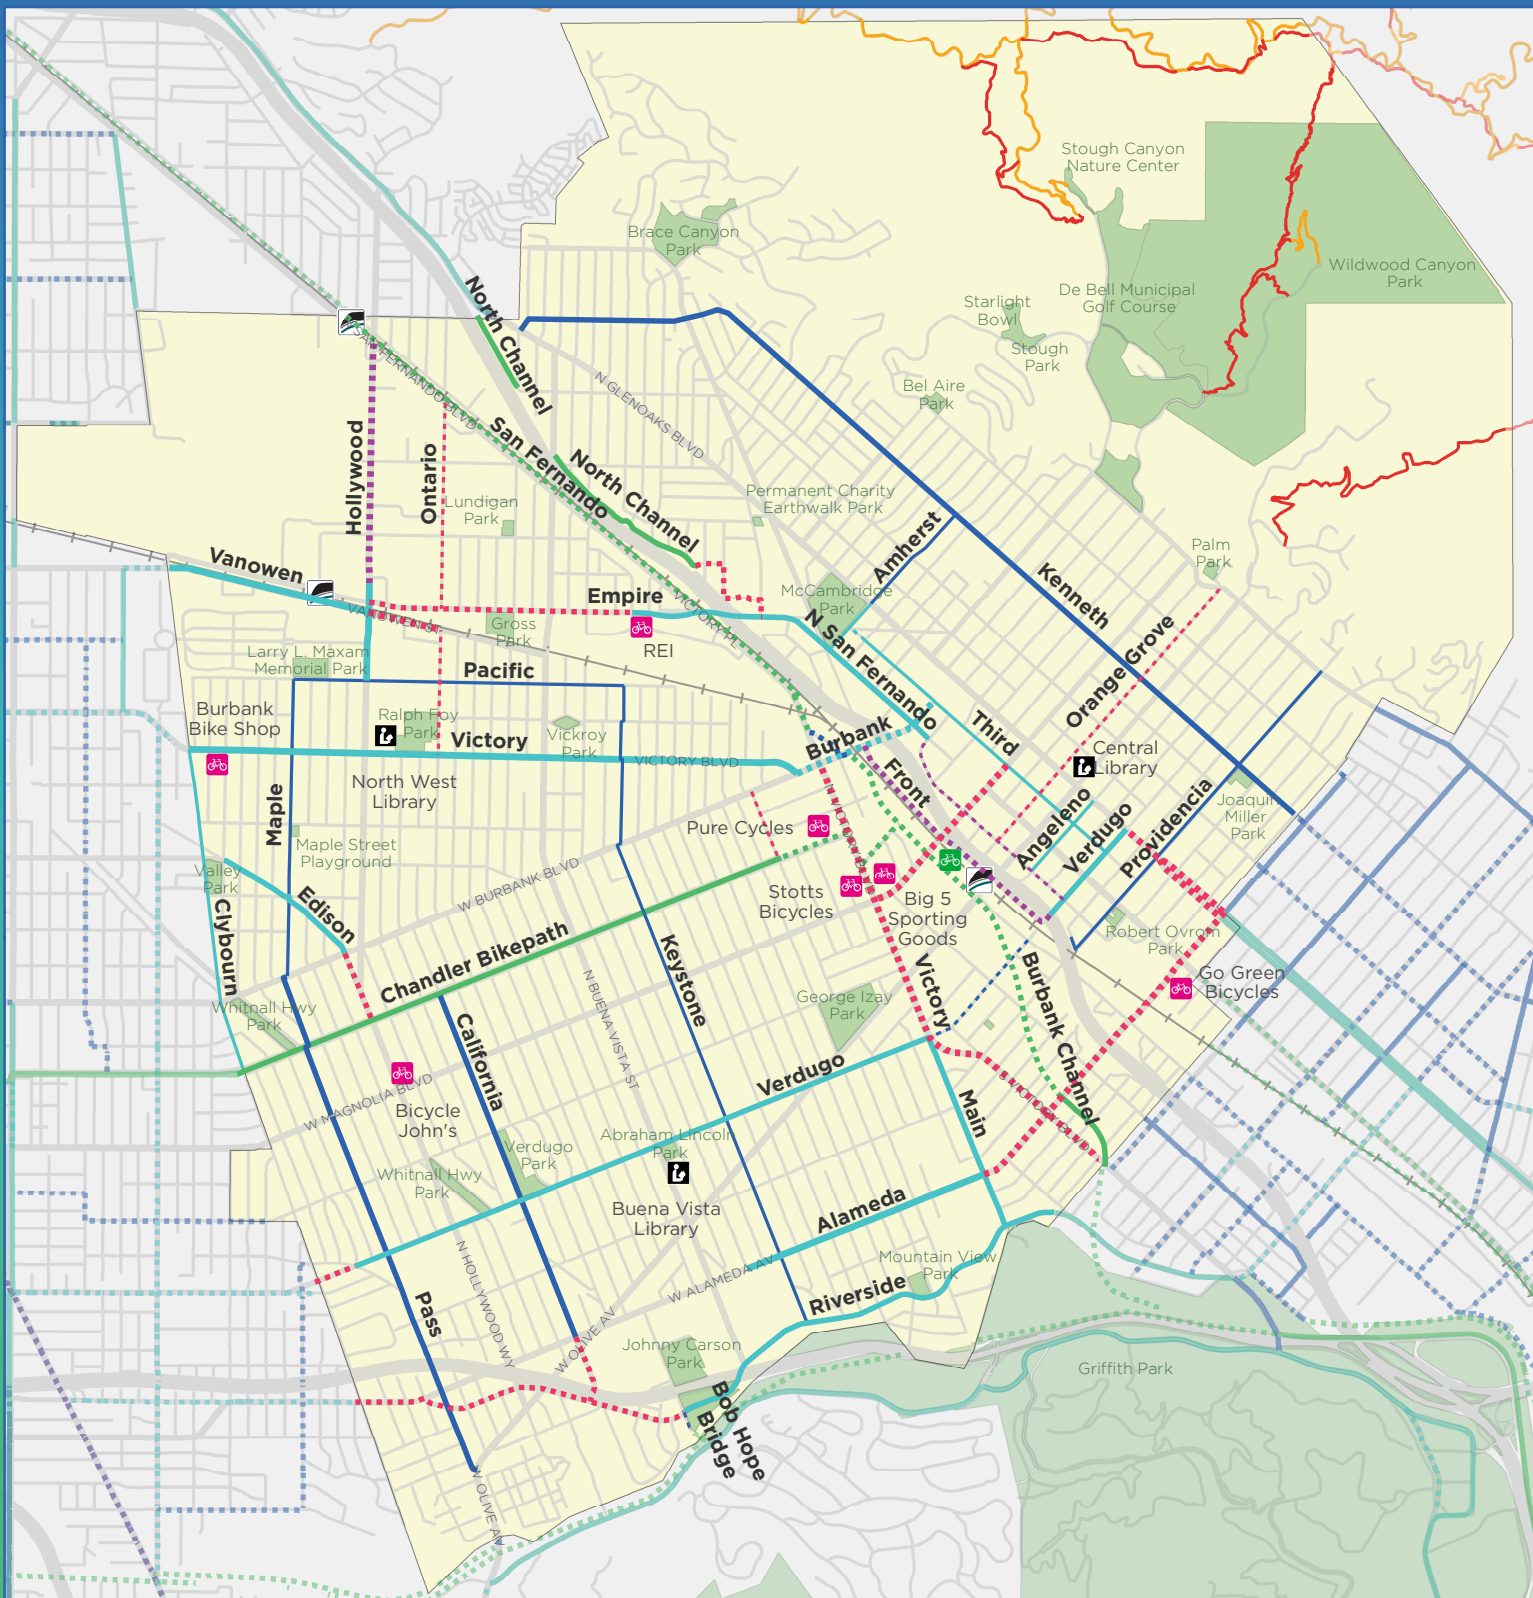

# Burbank Bicycle Map

## Bicycle Facilities

Existing Proposed

- |  |  |                                |  |                        |
|--|--|--------------------------------|--|------------------------|
|  |  | Separated Bicycle Path         |  | Footpath, No Cycling   |
|  |  | Protected Bicycle Lane         |  | Trail, Cycling Allowed |
|  |  | Bicycle Lane                   |  | City Park              |
|  |  | Bicycle Route                  |  |                        |
|  |  | Proposed, unclassified bikeway |  |                        |

- Bicycle Shops
- Burbank BikeStop
- Metrolink Station
- Library

Effective August 2020

1 in = 1 miles