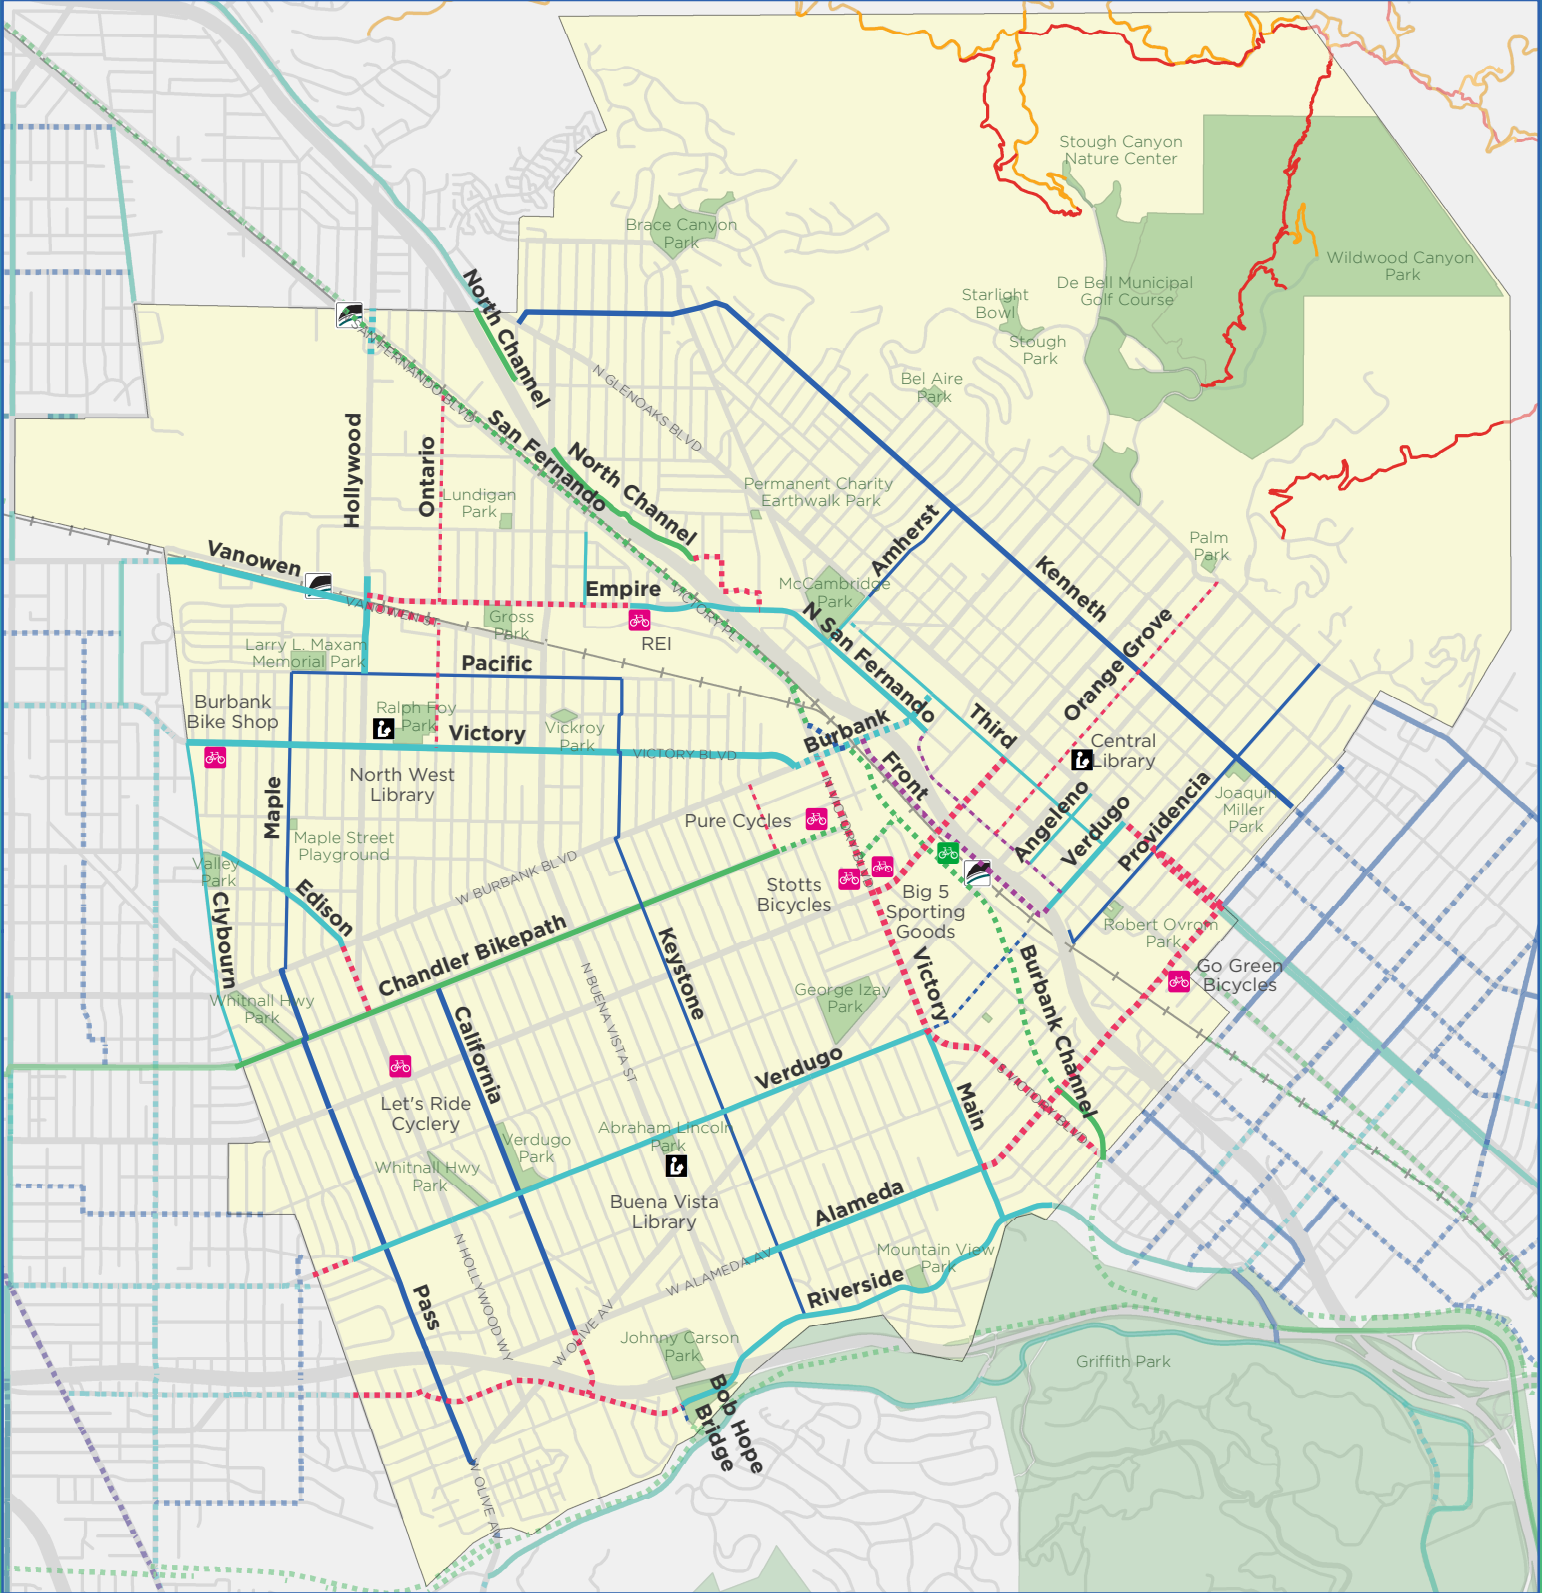

Burbank Bicycle Map

Bicycle Facilities

Existing Proposed

- | | | | | |
|--|--|--------------------------------|--|------------------------|
| | | Separated Bicycle Path | | Footpath, No Cycling |
| | | Protected Bicycle Lane | | Trail, Cycling Allowed |
| | | Bicycle Lane | | City Park |
| | | Bicycle Route | | |
| | | Proposed, unclassified bikeway | | |

- Bicycle Shops
- Burbank BikeStop
- Metrolink Station
- Library

Effective March 2021

1 in = 1 miles