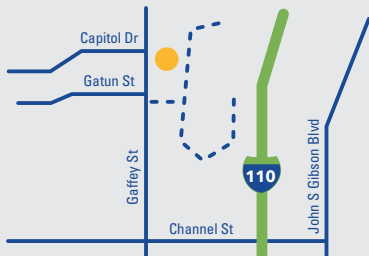

West Los Angeles

UCLA SAFE CENTER
 550 Charles E. Young Dr., Los Angeles
 Thu., Fri. and Sat. 8:00 a.m. - 2:00 p.m.
 E-Waste Collected on Saturdays Only

East Valley

RANDALL STREET SAFE CENTER
 11025 Randall St., Sun Valley
 Saturday & Sunday 9:00 a.m. - 3:00 p.m.

East Los Angeles

WASHINGTON BLVD. SAFE CENTER
 2649 E. Washington Blvd., Los Angeles
 Saturday & Sunday 9:00 a.m. - 3:00 p.m.

Harbor Area

GAFFEY STREET SAFE CENTER
 1400 N. Gaffey St., San Pedro
 Saturday & Sunday 9:00 a.m. - 3:00 p.m.

Playa Del Rey

HYPERION SAFE CENTER
 7660 Imperial Hwy. Gate B, Playa Del Rey
 Saturday & Sunday 9:00 a.m. - 3:00 p.m.

North Valley

NICOLE BERNSON SAFE CENTER
 10241 N. Balboa Blvd., Northridge
 Saturday & Sunday 9:00 a.m. - 3:00 p.m.