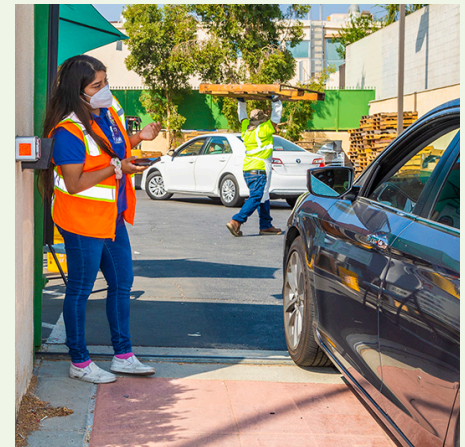

Los Angeles Central

LA/GLENDALE SAFE CENTER
Closed Until Further Notice