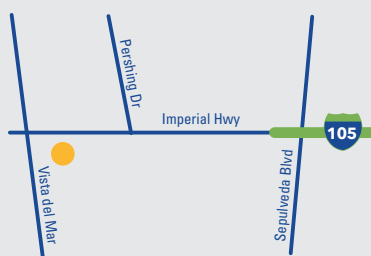

Playa Del Rey

HYPERION SAFE CENTER
7660 Imperial Hwy. Gate B, Playa Del Rey
Saturday & Sunday 9:00 a.m. - 3:00 p.m.