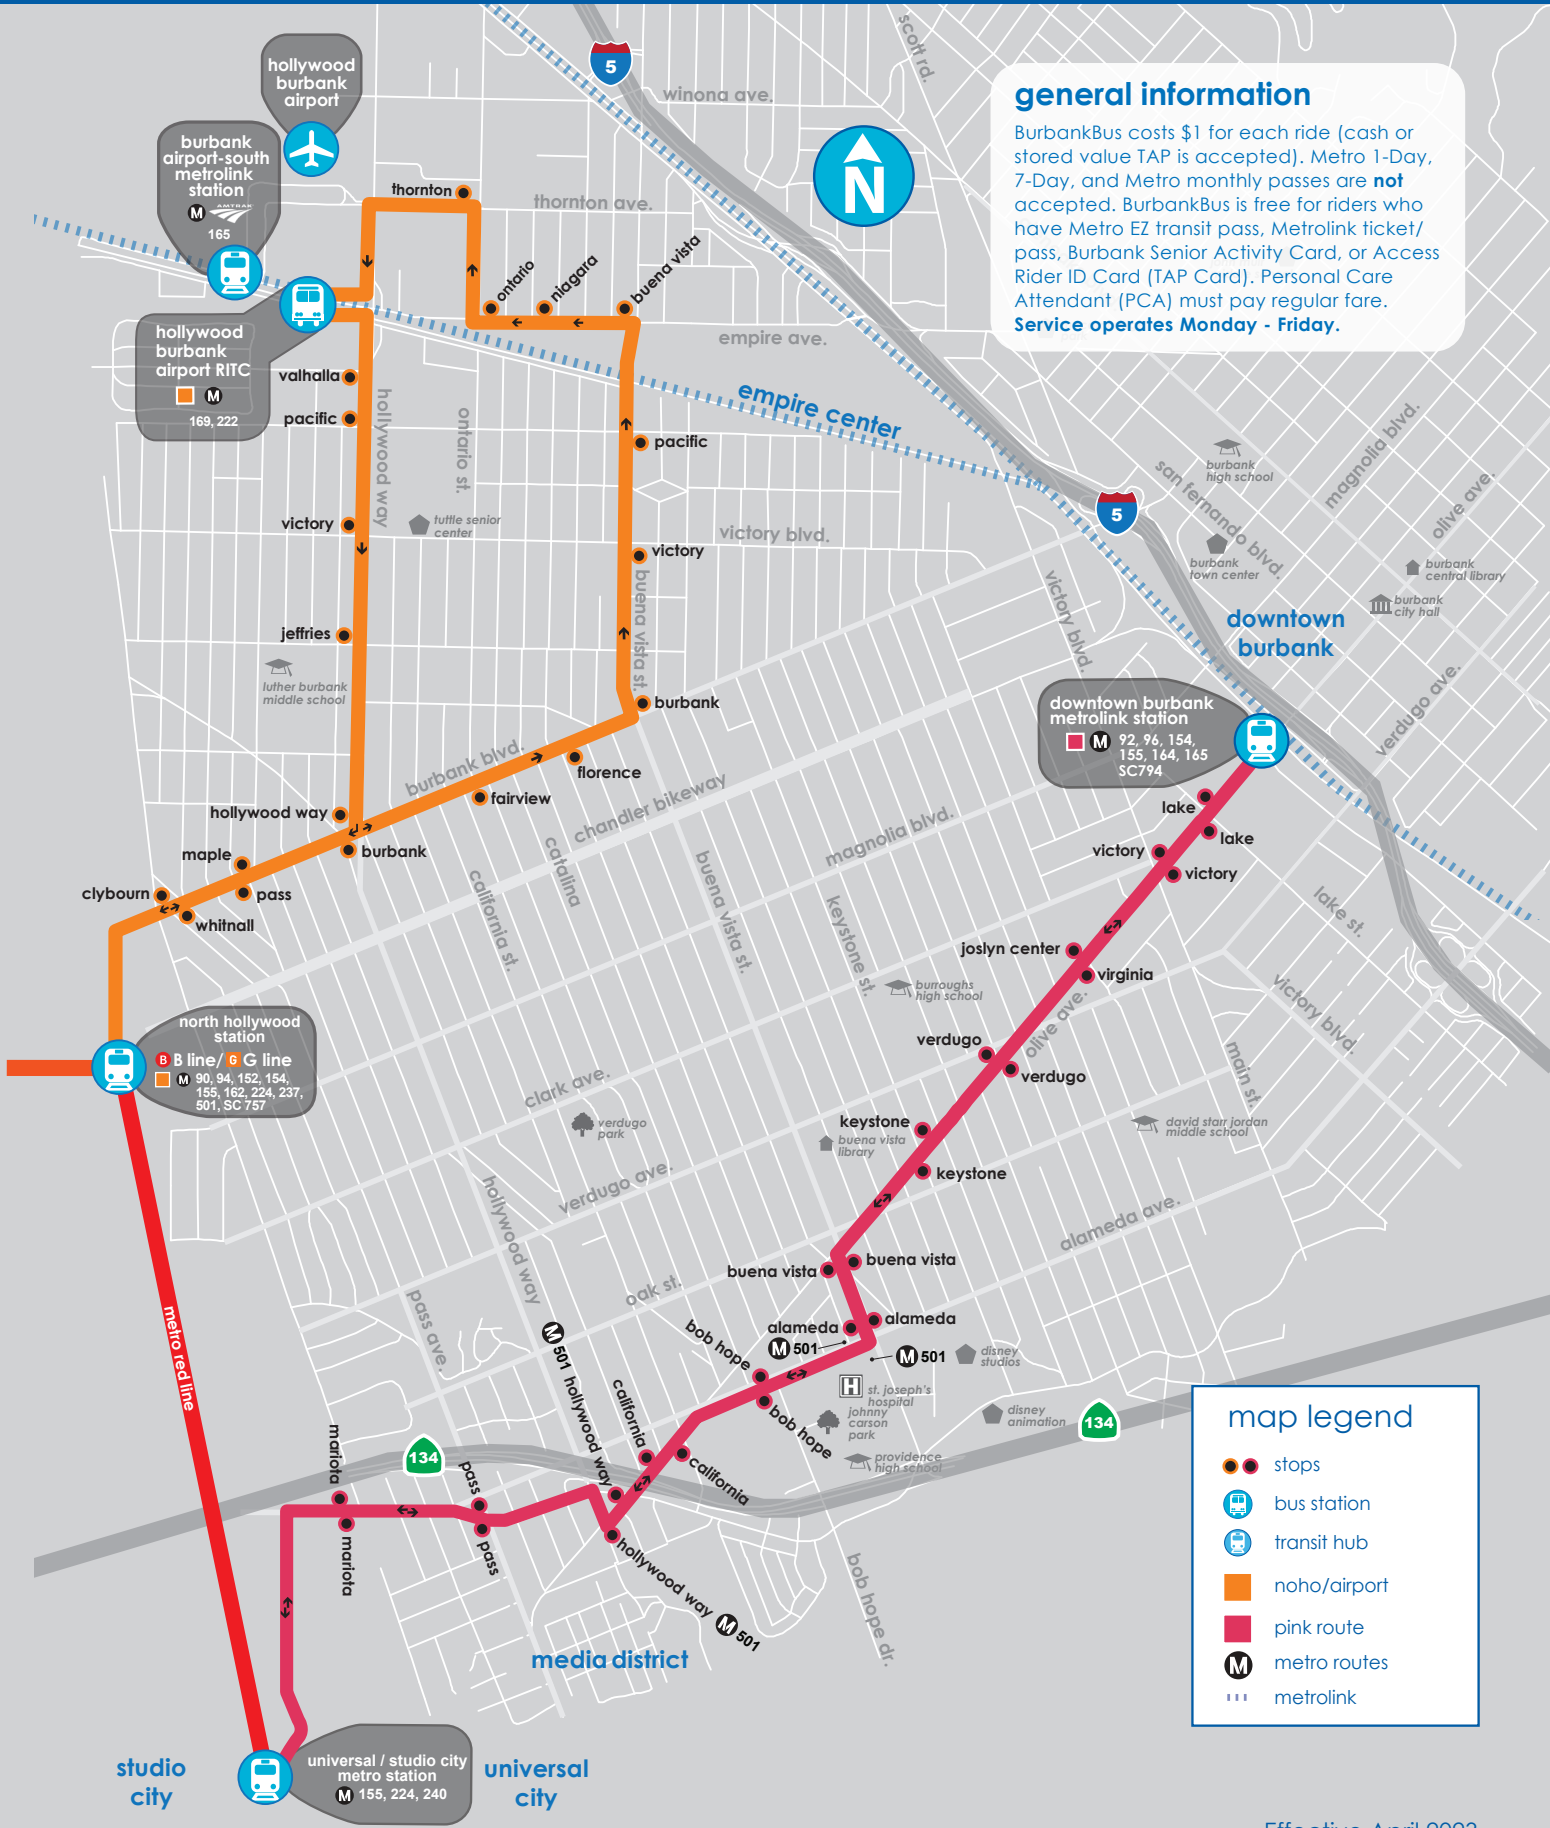

## general information

BurbankBus costs \$1 for each ride (cash or stored value TAP is accepted). Metro 1-Day, 7-Day, and Metro monthly passes are **not** accepted. BurbankBus is free for riders who have Metro EZ transit pass, Metrolink ticket/pass, Burbank Senior Activity Card, or Access Rider ID Card (TAP Card). Personal Care Attendant (PCA) must pay regular fare. **Service operates Monday - Friday.**

### map legend

- stops
- bus station
- transit hub
- ▬ noho/airport
- ▬ pink route
- metro routes
- ▬ metrolink

Effective April 2023